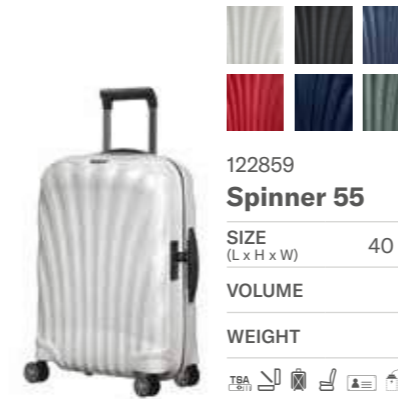

Silent and smooth-rolling double wheels

Integrated USB portal on cabins, incl. power bank pouch in the interior

Double tube pull handles, elongated on check-in, with integrated ID tag

122859
Spinner 55

SIZE (L x H x W)	40 x 55 x 20
VOLUME	36 l
WEIGHT	1.9 kg