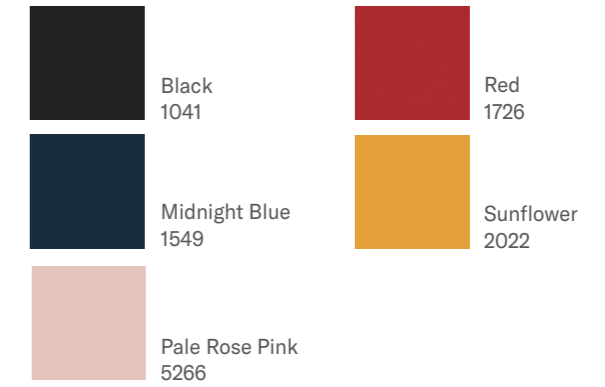

Engineered to make it easier to identify or to secure your luggage.

- Wide assortment of luggage straps and locks with TSA
- Luggage covers for extra suitcase protection
- Identify your luggage with one of our luggage tags