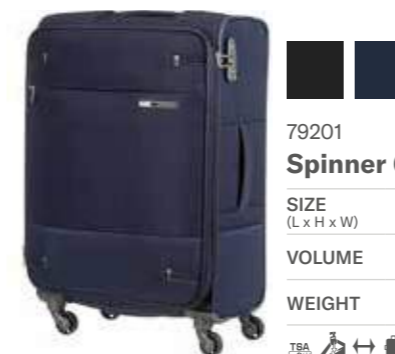

79201
Spinner 66 EXP

SIZE (L x H x W)	44 x 66 x 28/31
VOLUME	67.5/73.5 l
WEIGHT	2.7 kg