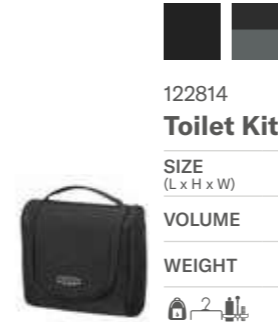

Improved TSA cable lock to easily lock all outside compartments

Durable material combined with a new screenprint trim

Cabin sizes include an integrated USB port with powerbank pocket

**find more information on the YKK WOVEN-IN TOUGH ZIPPER on www.samsonite.com

122814
Toilet Kit

SIZE (L x H x W)	25 x 23 x 11
VOLUME	6 l
WEIGHT	0.3 kg

122813
Laptop Shoulder Bag

SIZE (L x H x W)	45 x 38 x 16
VOLUME	25 l
WEIGHT	1 kg
TABLET	26.7 cm/10.5" - 26.6 x 18.3 x 1.5 cm
LAPTOP	39.6 cm/15.6" - 37.5 x 25.9 x 2.8 cm