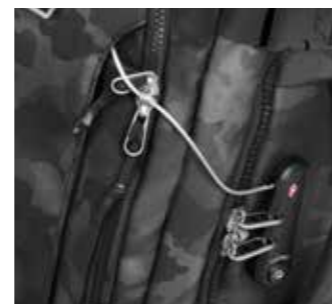

133800
Laptop Backpack S

SIZE (L x H x W)	30 x 41 x 19
VOLUME	19 l
WEIGHT	0.5 kg
TABLET	26.7 cm/10.5" - 26.6 x 18.3 x 1.5 cm
LAPTOP	35.6 cm/14" - 34 x 24 x 2.4 cm